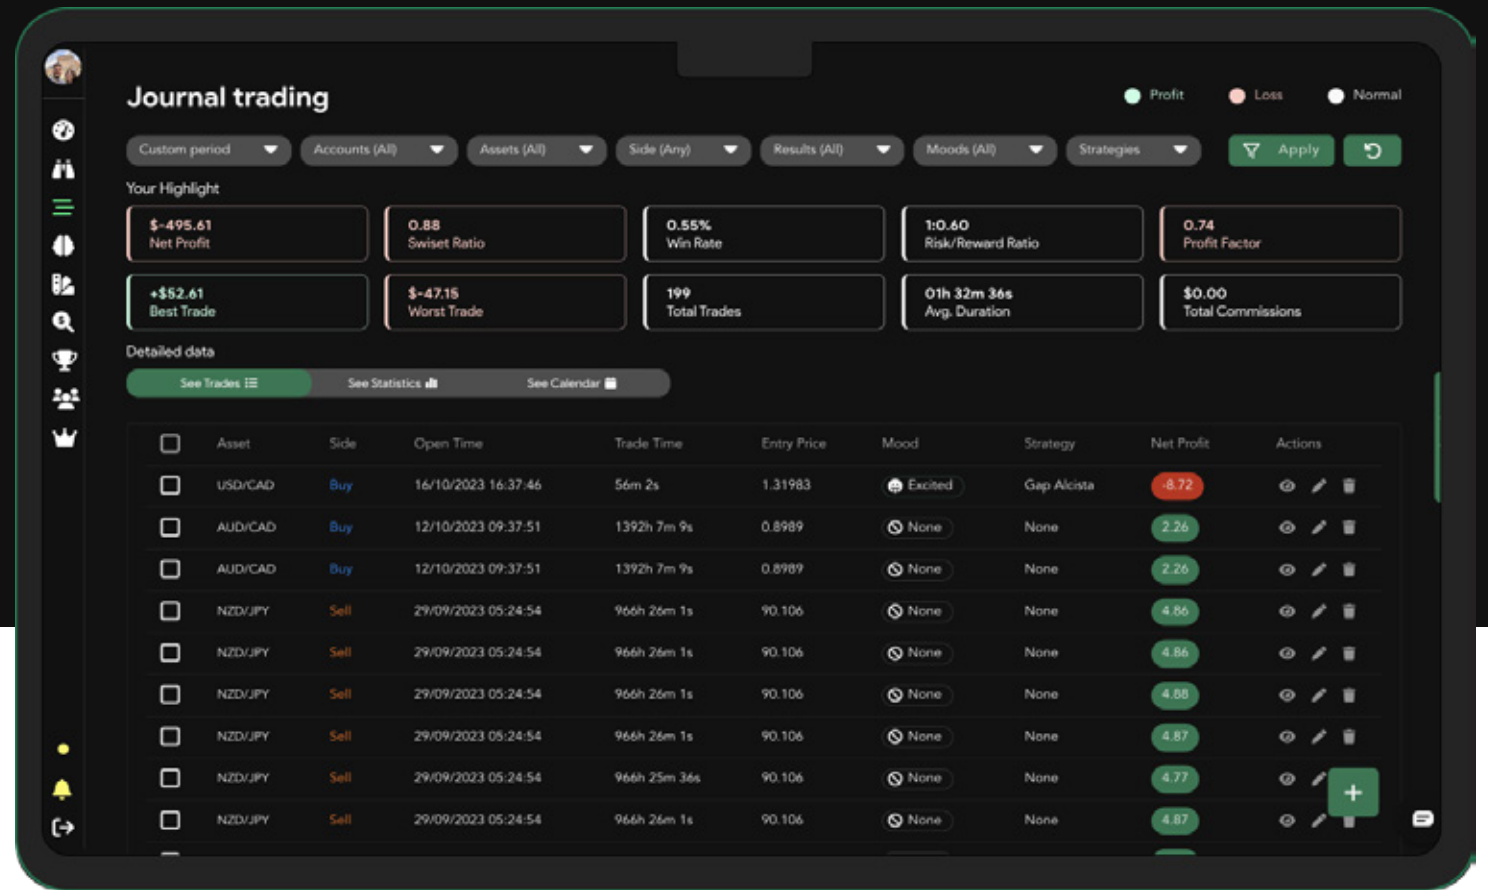

Get more targets And fewer stop loss

Effectively with Swiset

Go to
app.swiset.com

How to start in Swiset?

Asset	Side	Open Time	Trade Time
USD/CAD	Buy	16/10/2023 16:37:46	56m 2s
AUD/CAD	Buy	12/10/2023 09:37:51	1392h 7m 9s
AUD/CAD	Buy	12/10/2023 09:37:51	1392h 7m 9s
NZD/JPY	Sell	29/09/2023 05:24:54	966h 26m 1s
NZD/JPY	Sell	29/09/2023 05:24:54	966h 26m 1s

Remember

At the bottom of your trading journal, you will always find links to import and automate your trade/investment records.

[Import historic trades](#) [Automate your platform](#)

TRADING MENTOR

Swiset will automatically notify you via Telegram about anomalies and important data regarding your trading activity through a **Trading Mentor** that simplifies decision-making for investors/traders.

¡Únete y mejora tu operativa desde hoy!

Go to
app.swiset.com